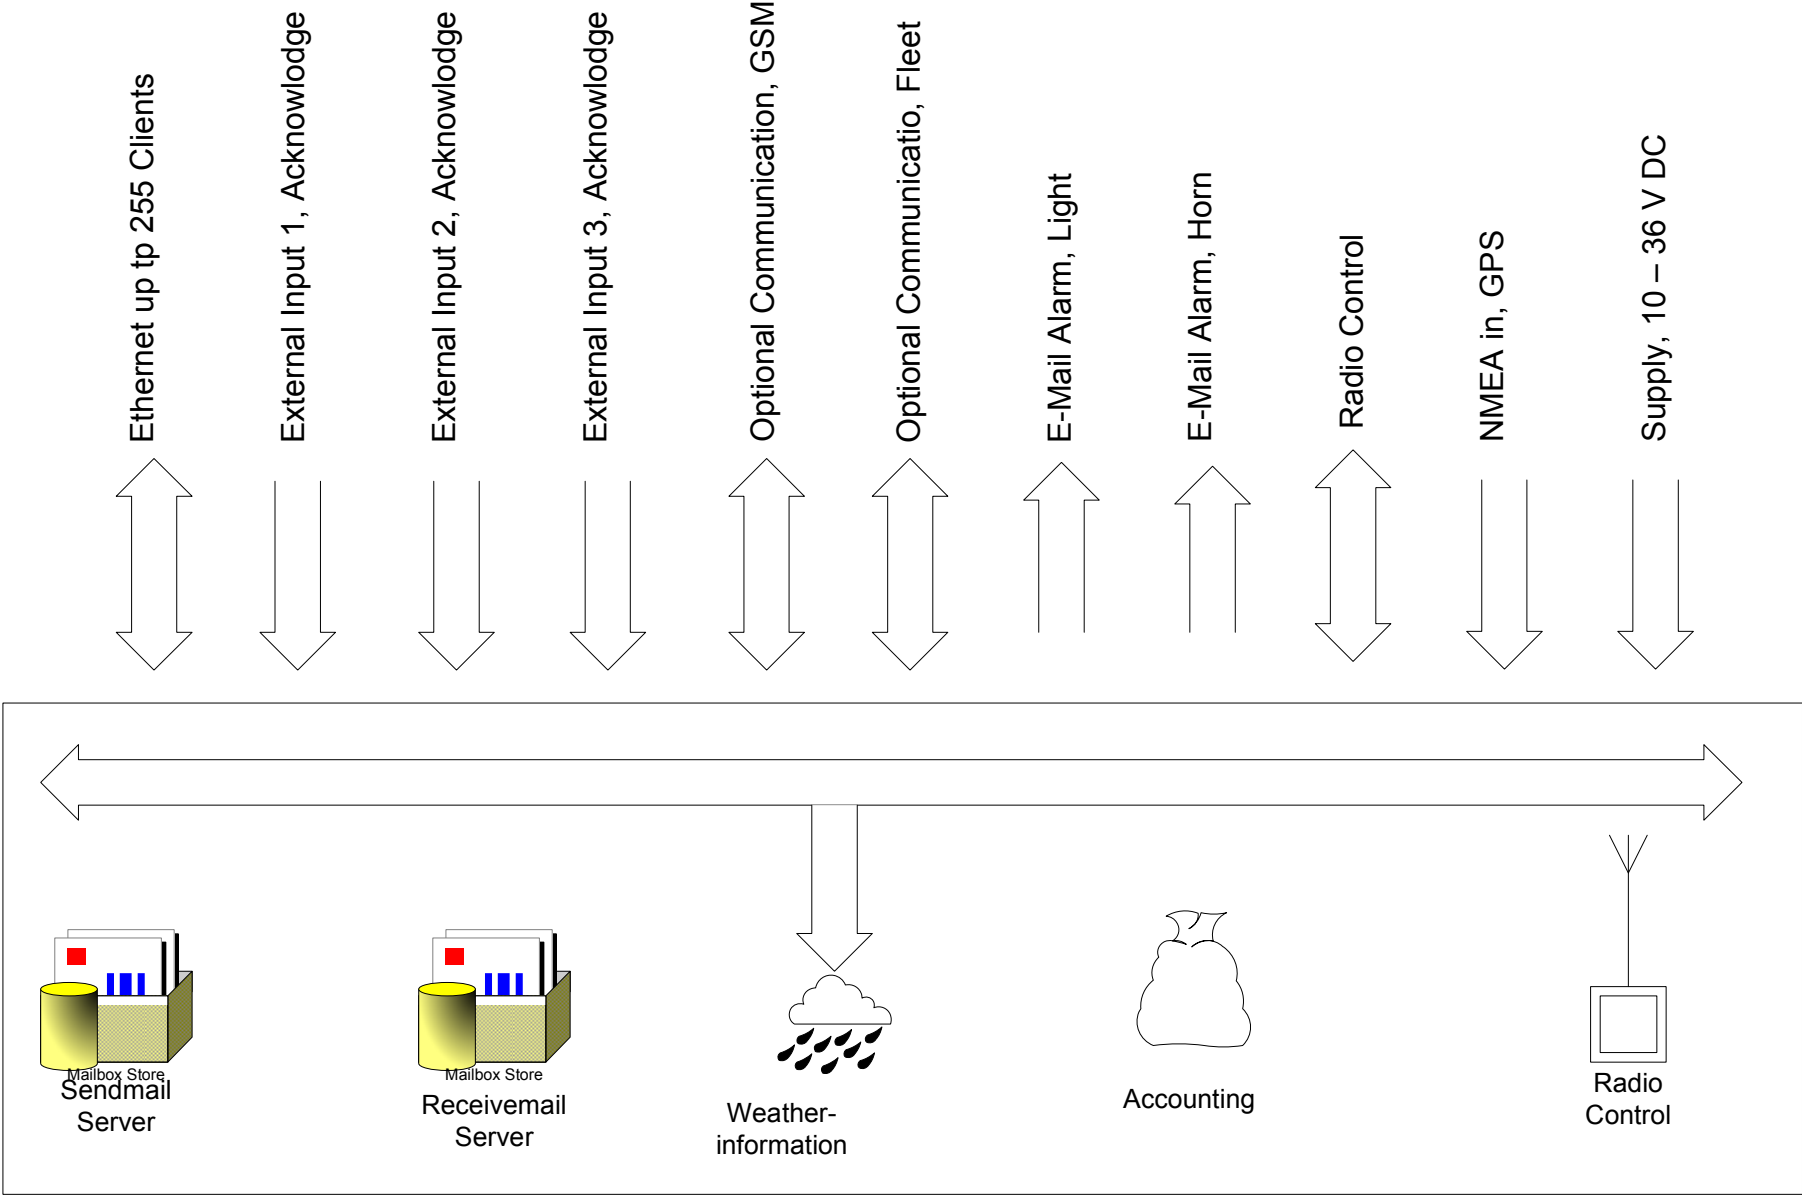

GLN Professional Lite

GLN Professional Basic

Shipsserver ELSE Connections

GLN Network Control Center

Shipping Company

Radio Station 1

Radio Station 2

Radio Station 3

GLN Stations

- DAO, Kiel Radio, On Air
- HEB, Bern Radio, On Air
- DZO, Manila Radio, On Air
- KKL, Washington State, On Air
- WLO, Alabama, Under Development
- LSD836, Argentina Radio, Under Development
- South Africa, Under Construction
- Australia, Under Construction
- Pathagonia, Under Development
- Rogaland, Under Development
- Bodo, Under Development

Shipsserver ELSE

- Automated Link Establishing
- Public E-Mail Address
- External E-Mail Access
- Spam Filter at Shore
- Virus Scan at Shore
- E-Mail 'Stripping'
- Online Compression
- Fallback to Fleet, GSM, IRIDIUM, UMTS
- Multi Client Server
- Free Crewmailing
- Free Weather Server Access
- Encrypted Data Transfer
- Public E-Mail Address
- Access to any Station inside the Global Link Network