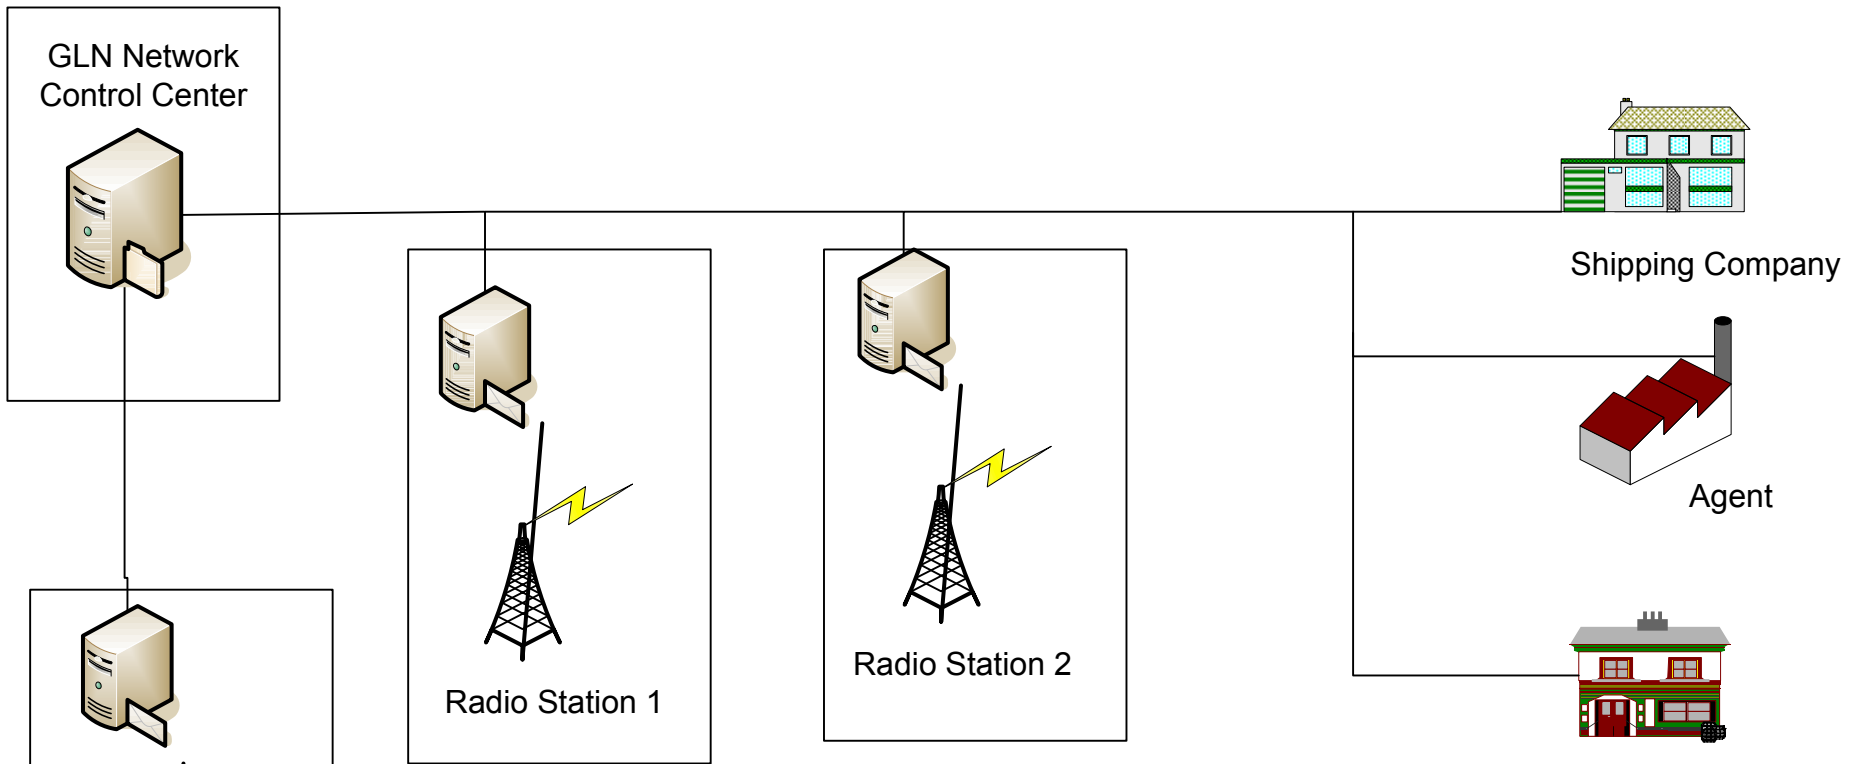

GLN Professional Lite

GLN Professional Basic

Shipsserver ELSE Connections

GLN Network Control Center

Shipping Company

Radio Station 1

Radio Station 2

Radio Station 3

GLN Stations

- DAO, Kiel Radio, On Air
- HEB, Bern Radio, On Air
- DZO, Manila Radio, On Air
- KKL, Washington State, On Air
- WLO, Alabama, Under Development
- LSD836, Argentina Radio, Under Development
- South Africa, Under Construction
- Australia, Under Construction
- Pathagonia, Under Development
- Rogaland, Under Development
- Bodo, Under Development

Shipsserver ELSE

- Automated Link Establishing
- Public E-Mail Address
- External E-Mail Access
- Spam Filter at Shore
- Virus Scan at Shore
- E-Mail 'Stripping'
- Online Compression
- Fallback to Fleet, GSM, IRIDIUM, UMTS
- Multi Client Server
- Free Crewmailing
- Free Weather Server Access
- Encrypted Data Transfer
- Public E-Mail Address
- Access to any Station inside the Global Link Network