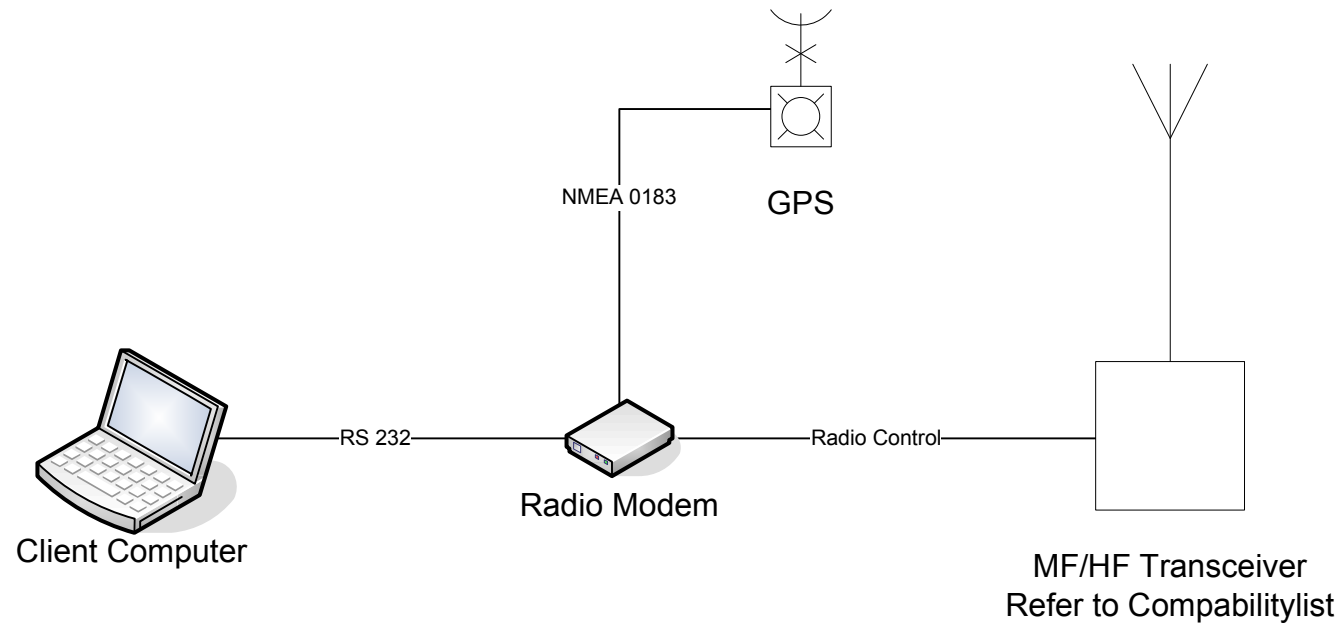

GLN Professional Lite

GLN Professional Basic

Shipsserver ELSE Connections

GLN Network Control Center

Shipping Company

Radio Station 1

Radio Station 2

Radio Station 3

GLN Stations

- DAO, Kiel Radio, On Air
- HEB, Bern Radio, On Air
- DZO, Manila Radio, On Air
- KKL, Washington State, On Air
- WLO, Alabama, Under Development
- LSD836, Argentina Radio, Under Development
- South Africa, Under Construction
- Australia, Under Construction
- Pathagonia, Under Development
- Rogaland, Under Development
- Bodo, Under Development