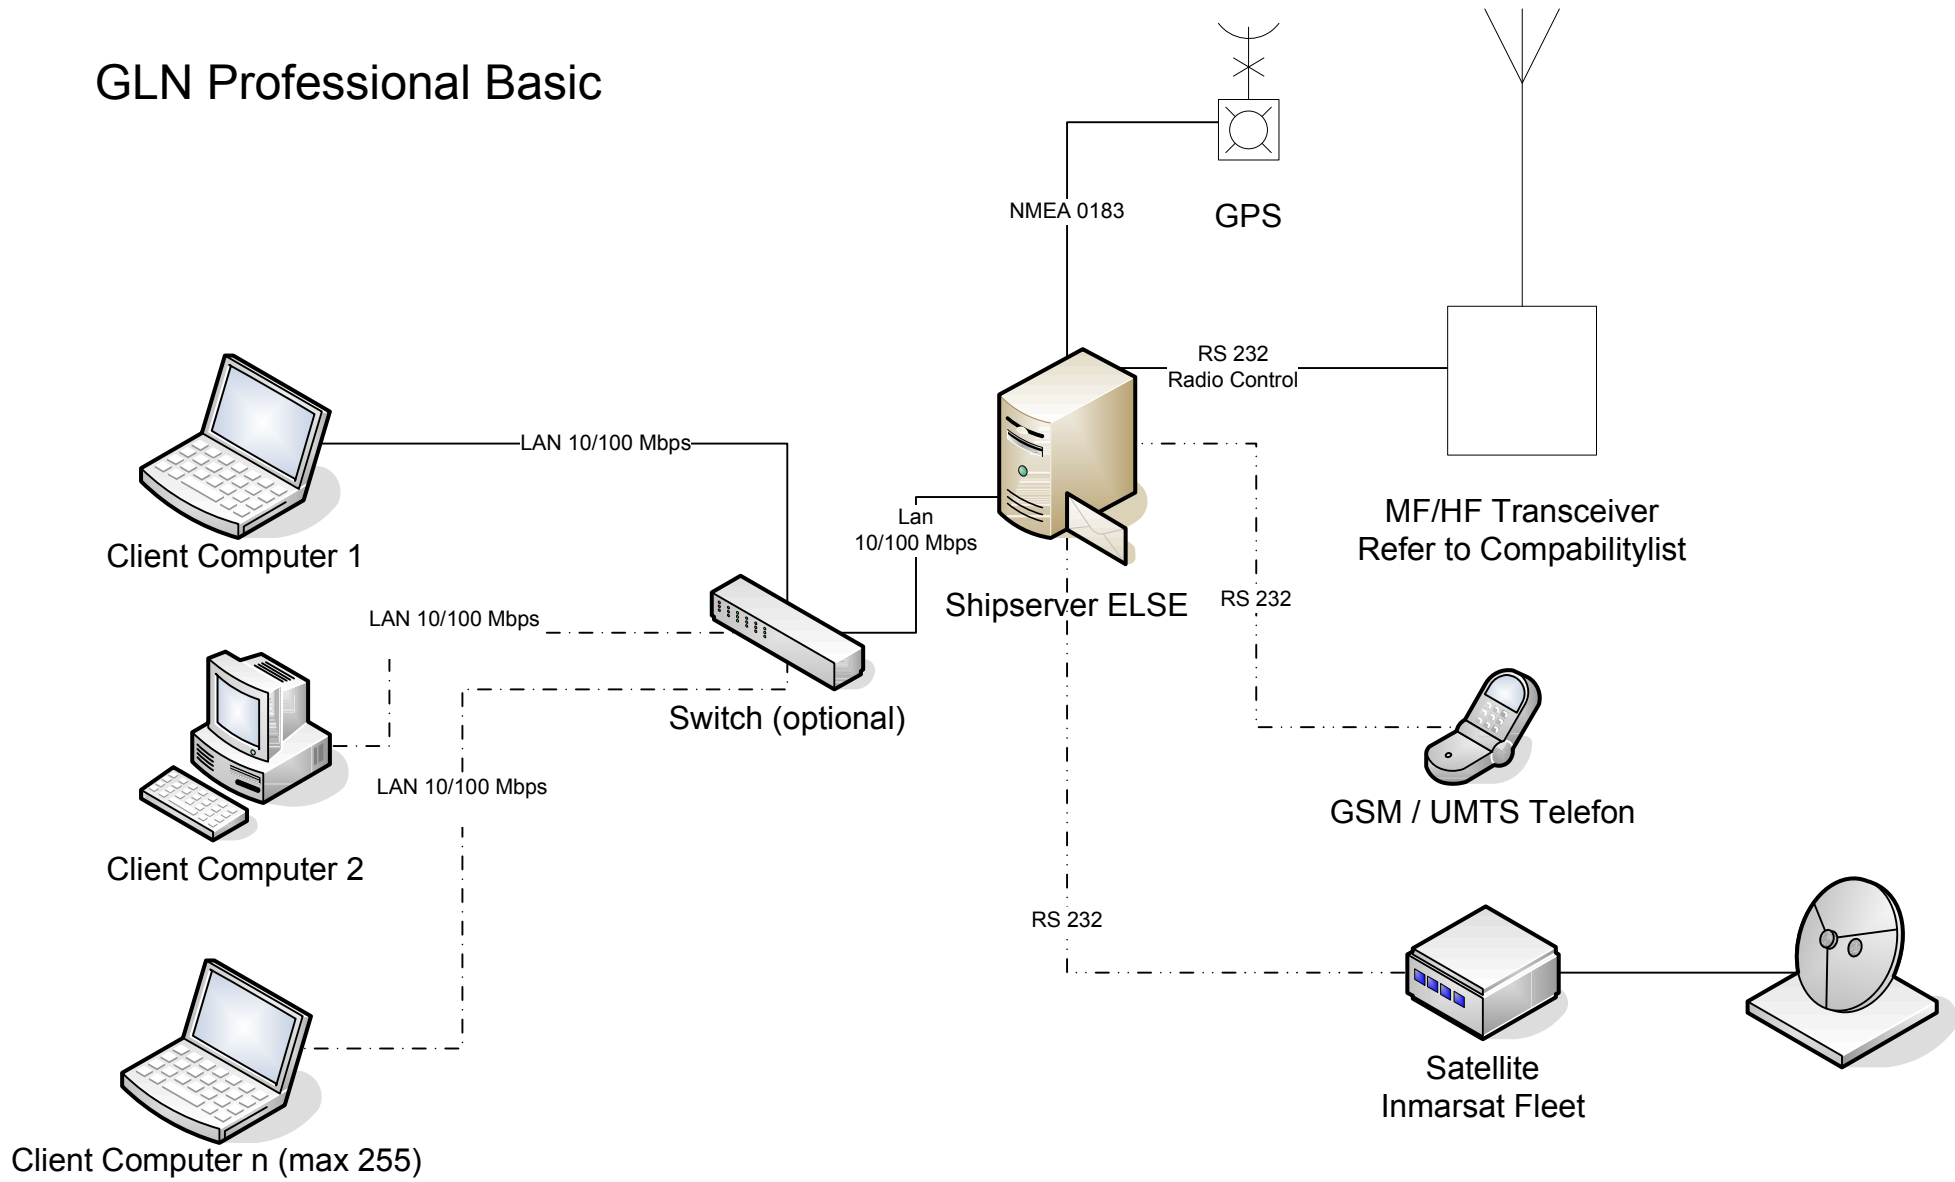

GLN Professional Lite

GLN Professional Basic

Shipsserver ELSE Connections

GLN Network Control Center

Shipping Company

Radio Station 1

Radio Station 2

Radio Station 3

GLN Stations

- DAO, Kiel Radio, On Air
- HEB, Bern Radio, On Air
- DZO, Manila Radio, On Air
- KKL, Washington State, On Air
- WLO, Alabama, Under Development
- LSD836, Argentina Radio, Under Development
- South Africa, Under Construction
- Australia, Under Construction
- Pathagonia, Under Development
- Rogaland, Under Development
- Bodo, Under Development

Shipsserver ELSE

- Automated Link Establishing
- Public E-Mail Address
- External E-Mail Access
- Spam Filter at Shore
- Virus Scan at Shore
- E-Mail 'Stripping'
- Online Compression
- Fallback to Fleet, GSM, IRIDIUM, UMTS
- Multi Client Server
- Free Crewmailing
- Free Weather Server Access
- Encrypted Data Transfer
- Public E-Mail Address
- Access to any Station inside the Global Link Network